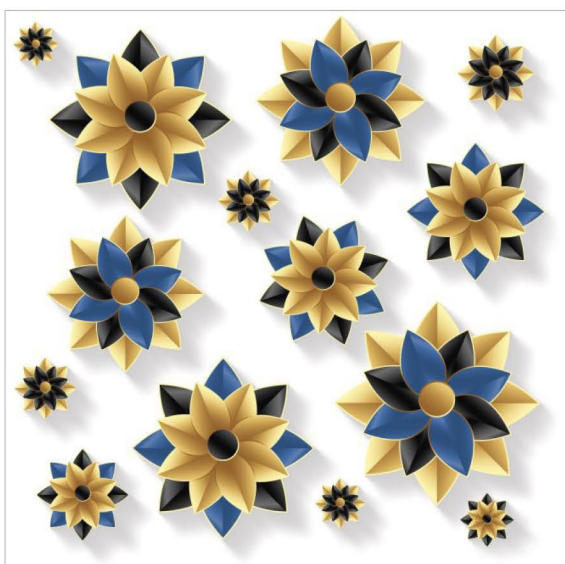

ZINNIA MIX

600x
600mm

Glossy
Finish