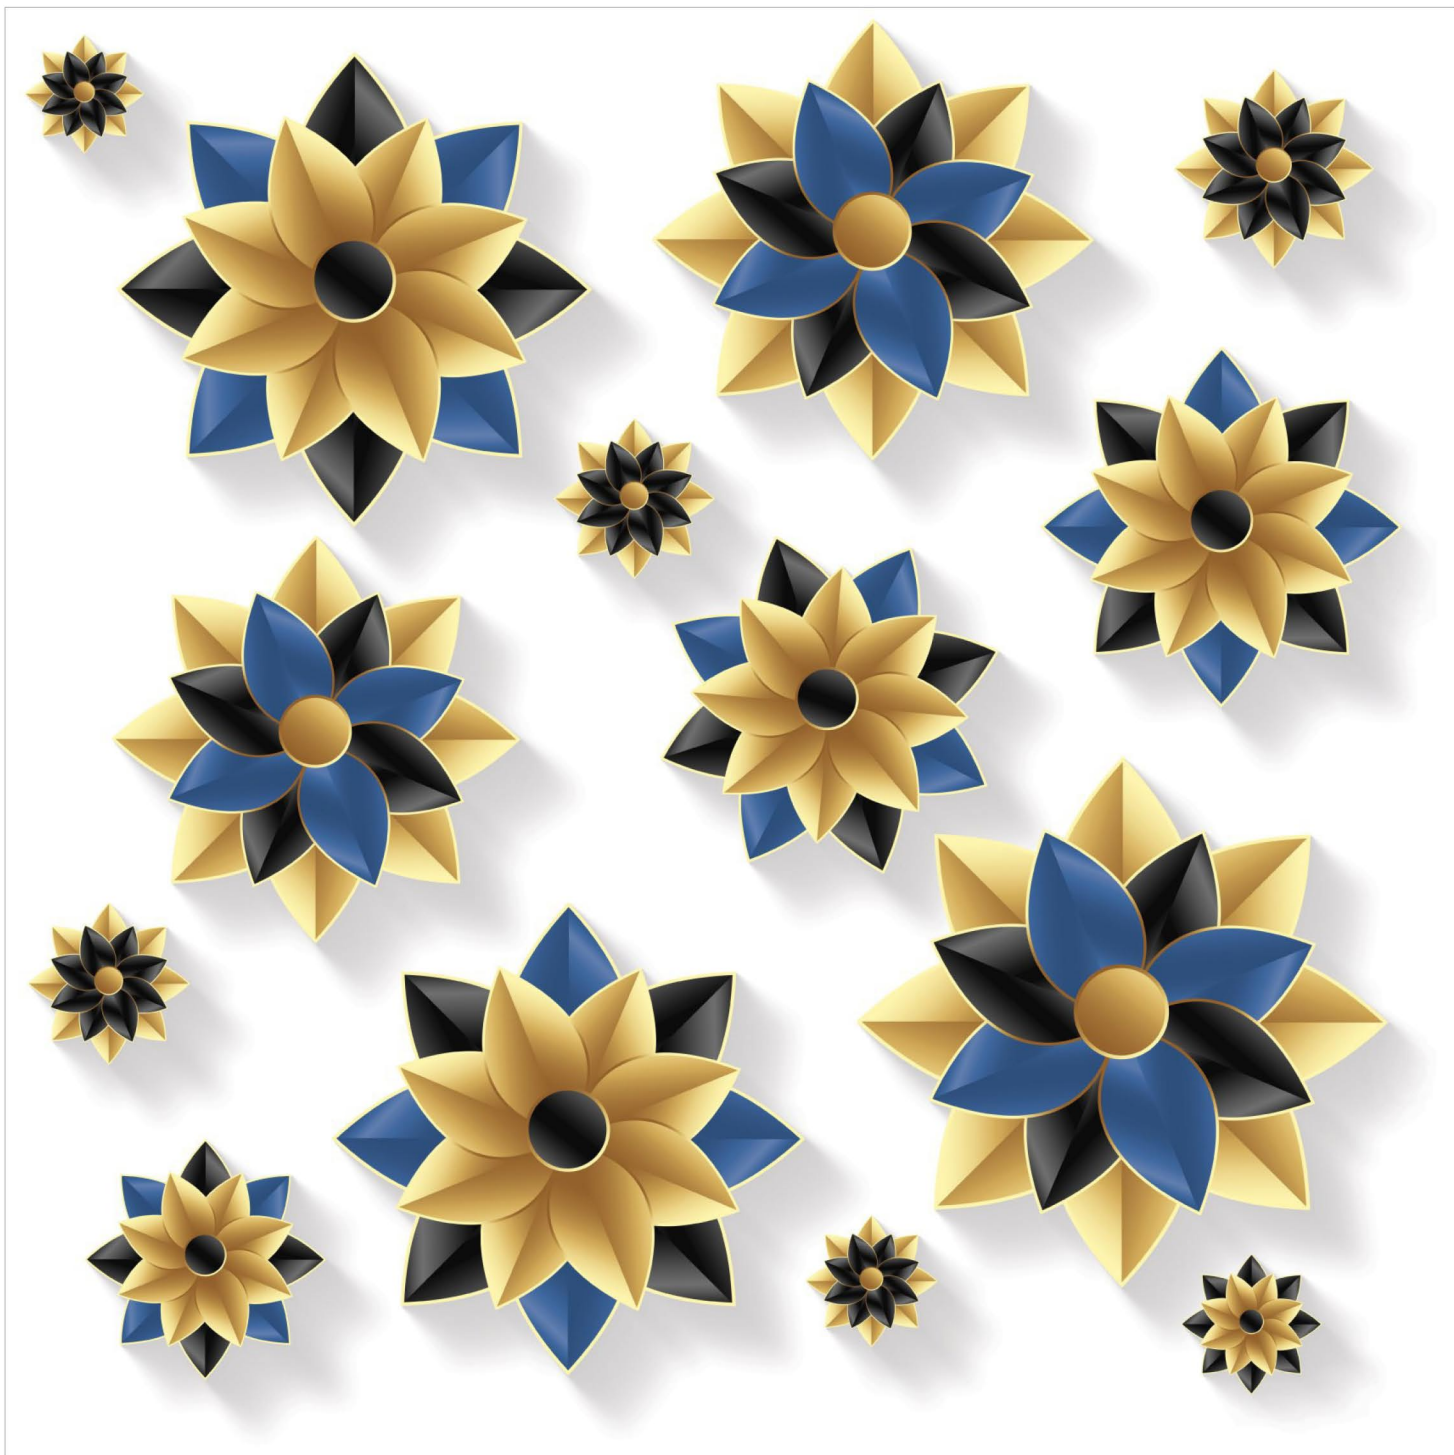

ZINNIA MIX

600x
600mm

Glossy
Finish