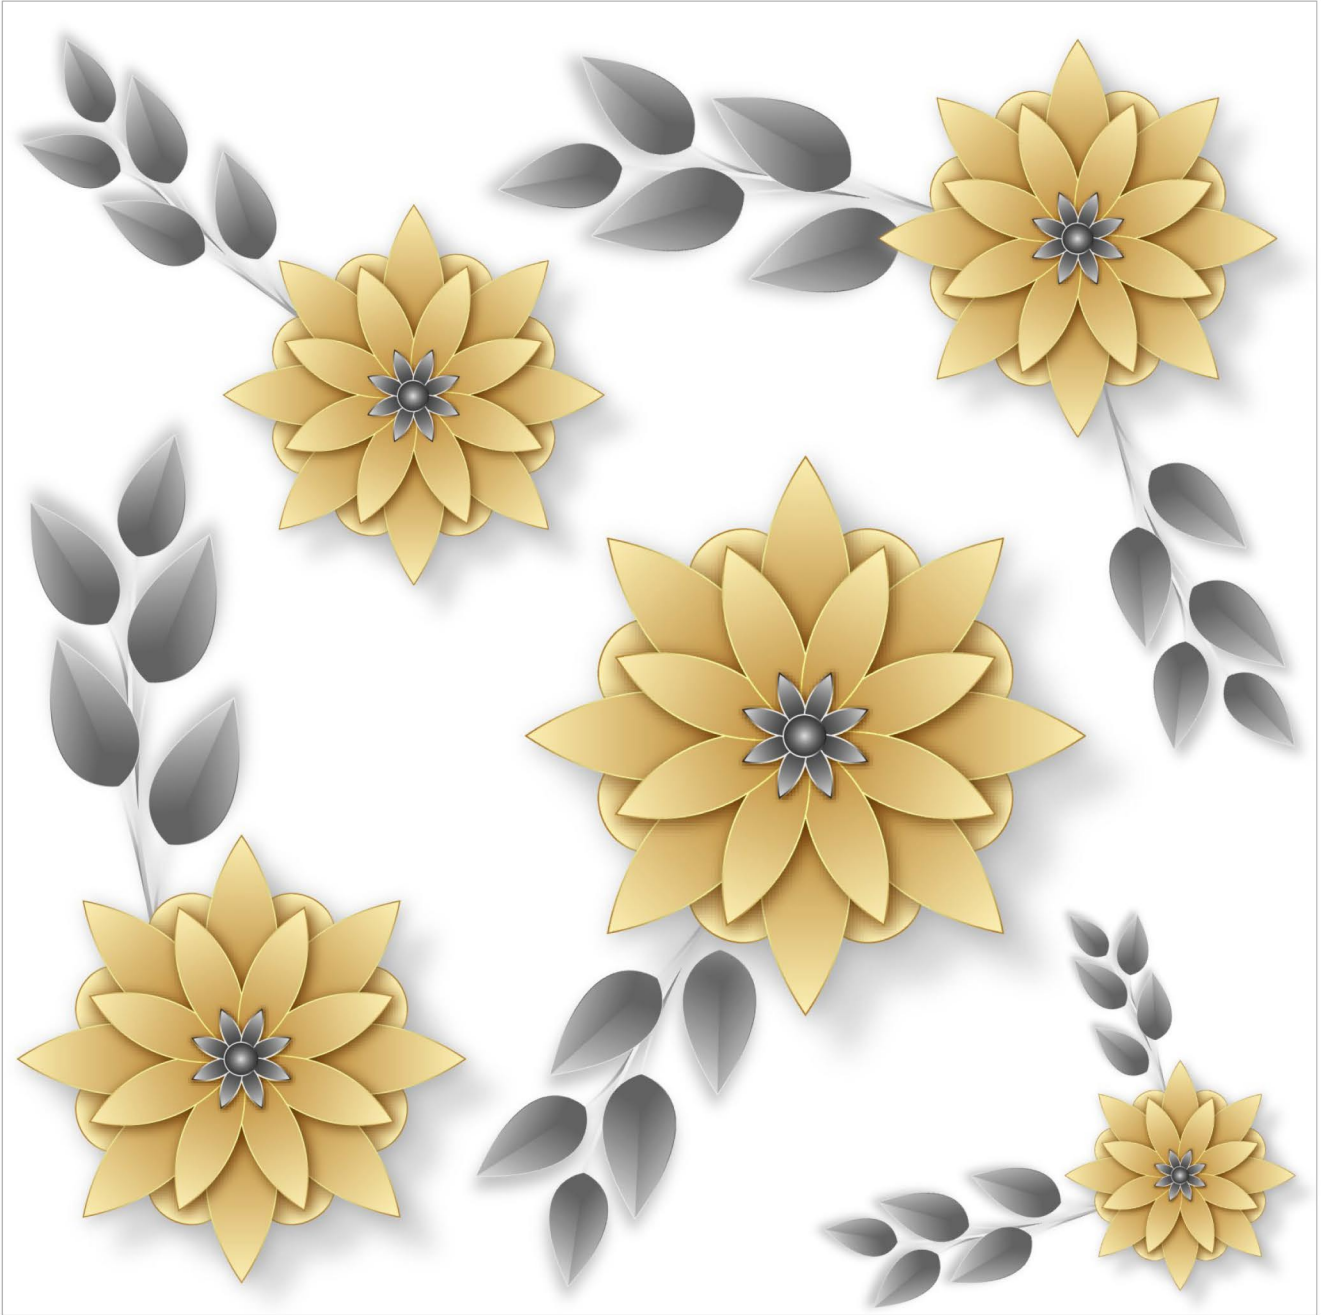

FLICK
COLLECTION

**ALDRIN
GOLDY**

**600x
600mm**

**Glossy
Finish**