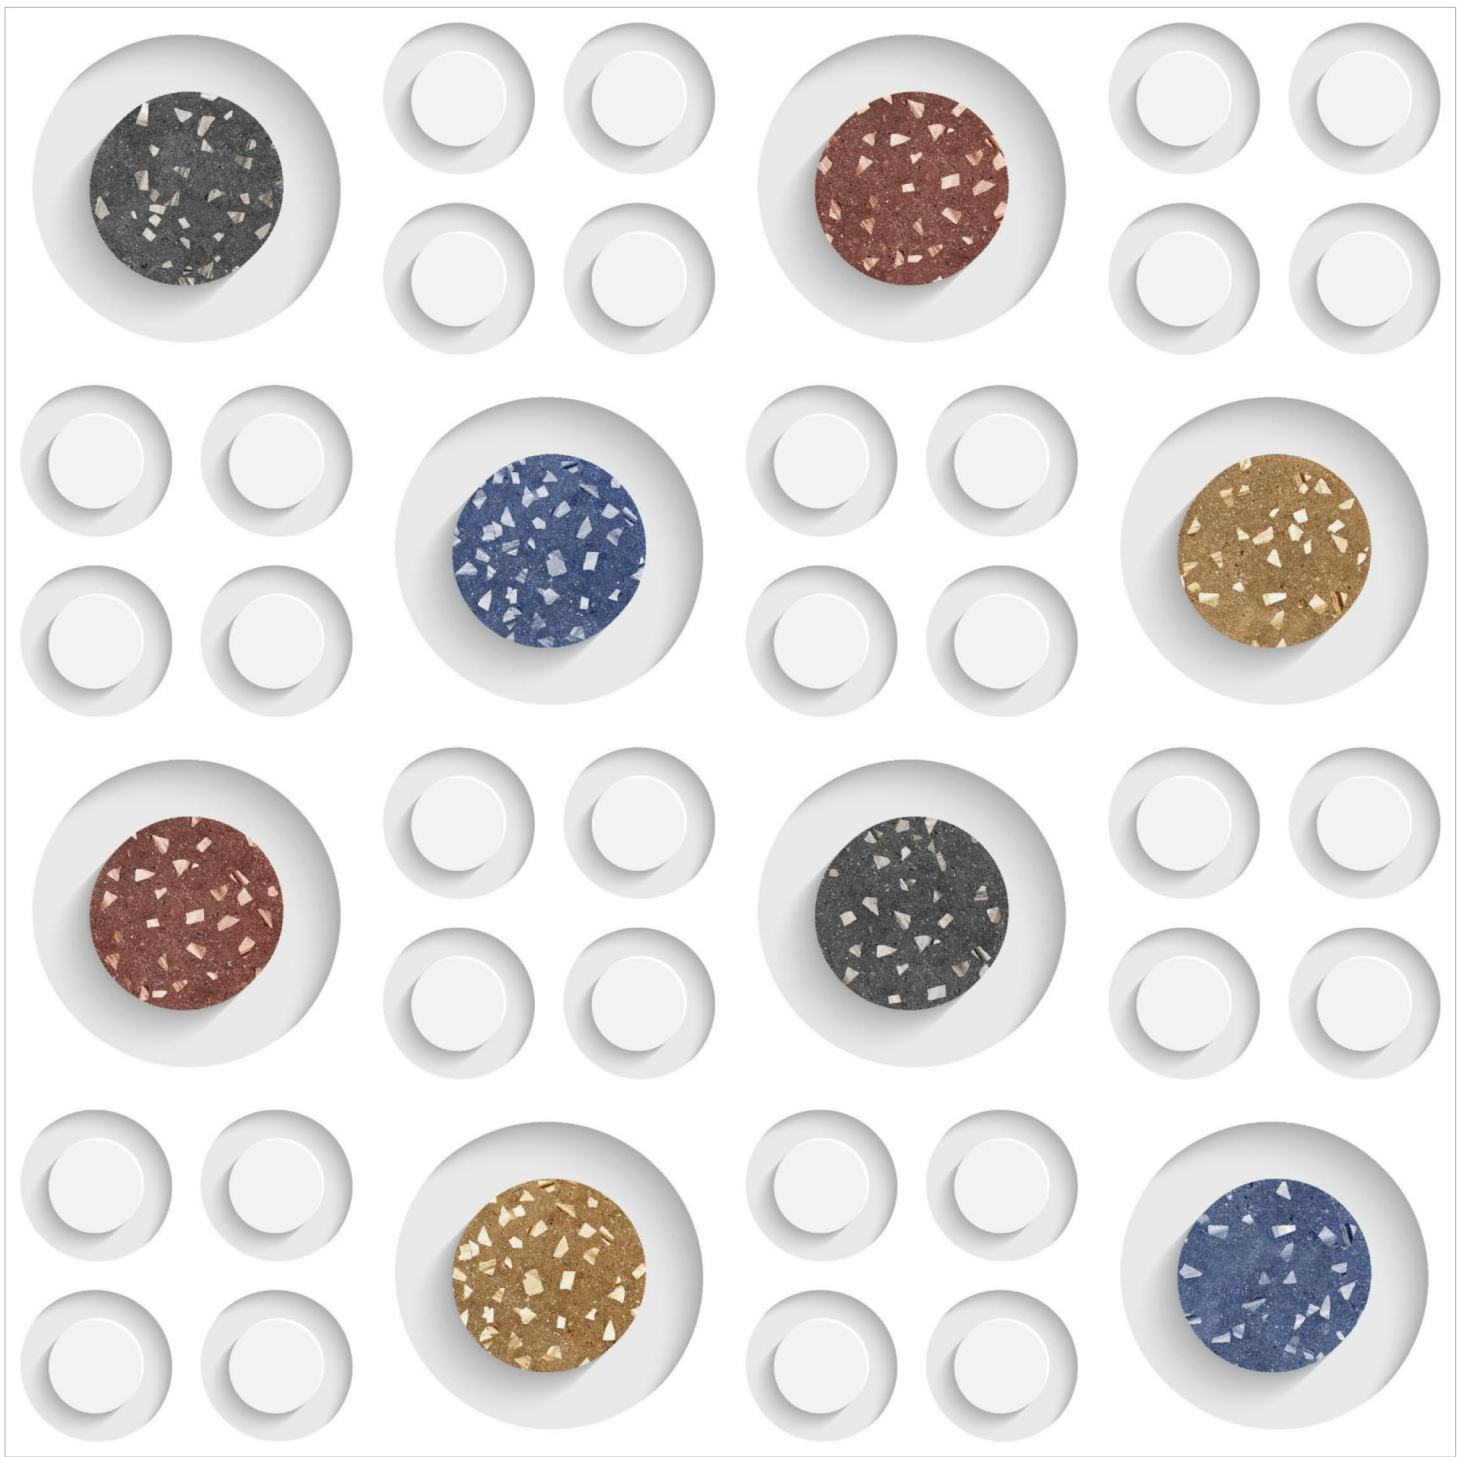

GRAPHOS MULTI

600x
600mm

Glossy
Finish