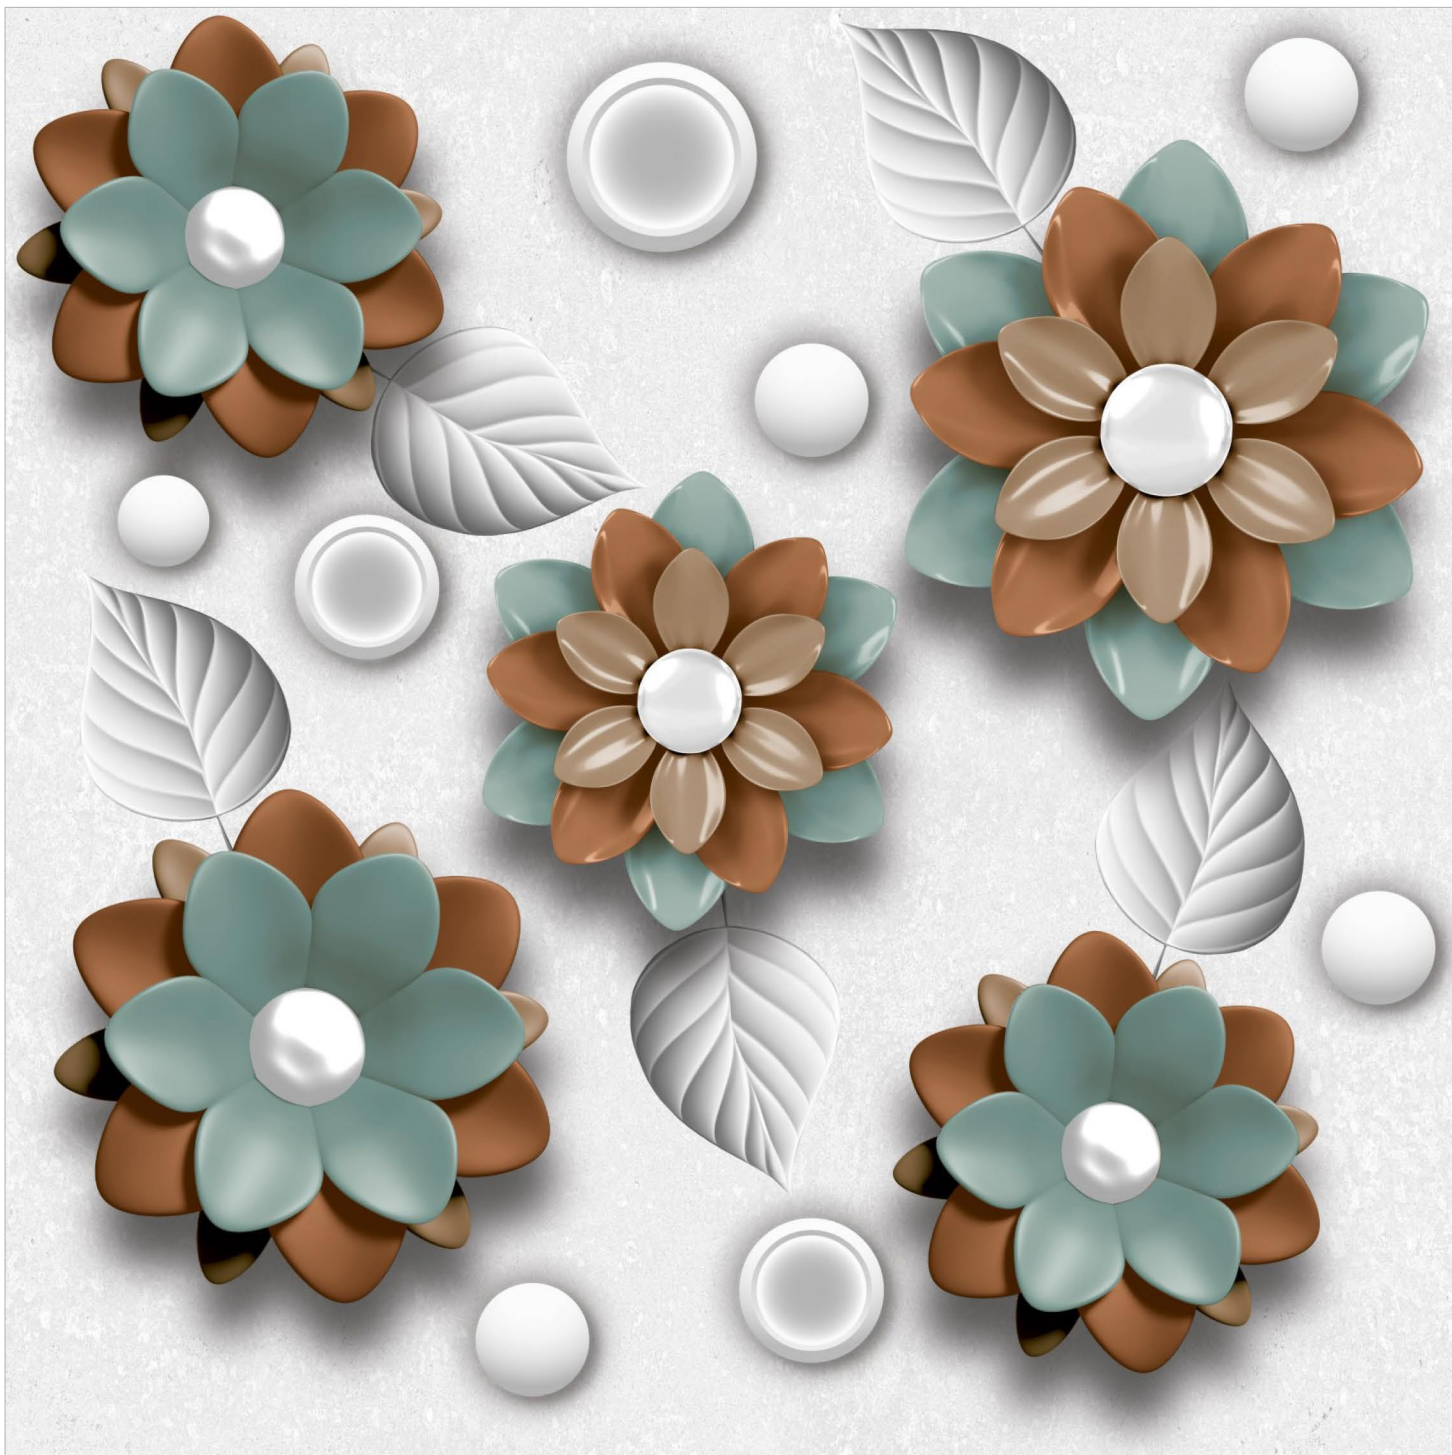

**FLOWEY
MULTY**

600x
600mm

Glossy
Finish