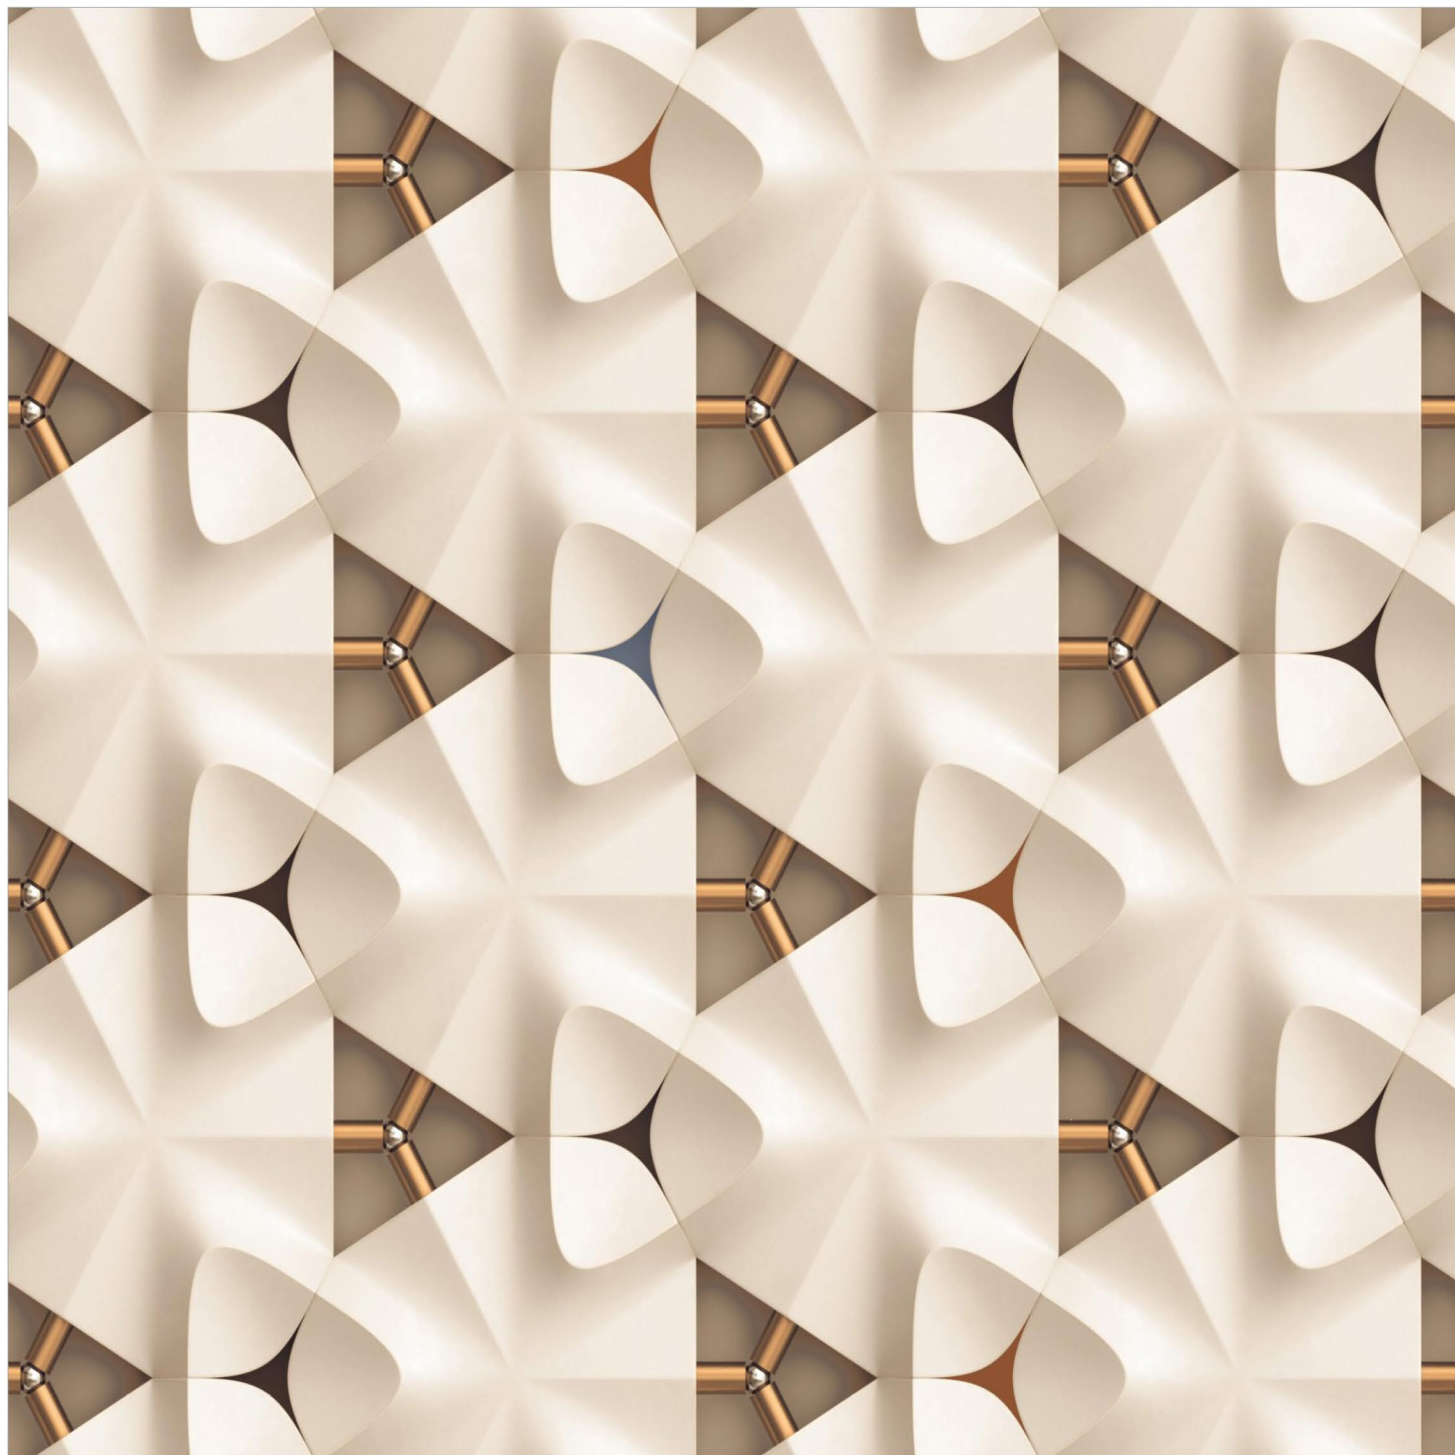

SPIRAL CUBE BLUE

SPIRALCUBE
SEPIA

600x
600mm | **Glossy**
Finish

**TRIANGULAR
GREY**

**600x
600mm**

**Glossy
Finish**

TRIANGULAR GREY

**TRIANGULAR
SEPIA**