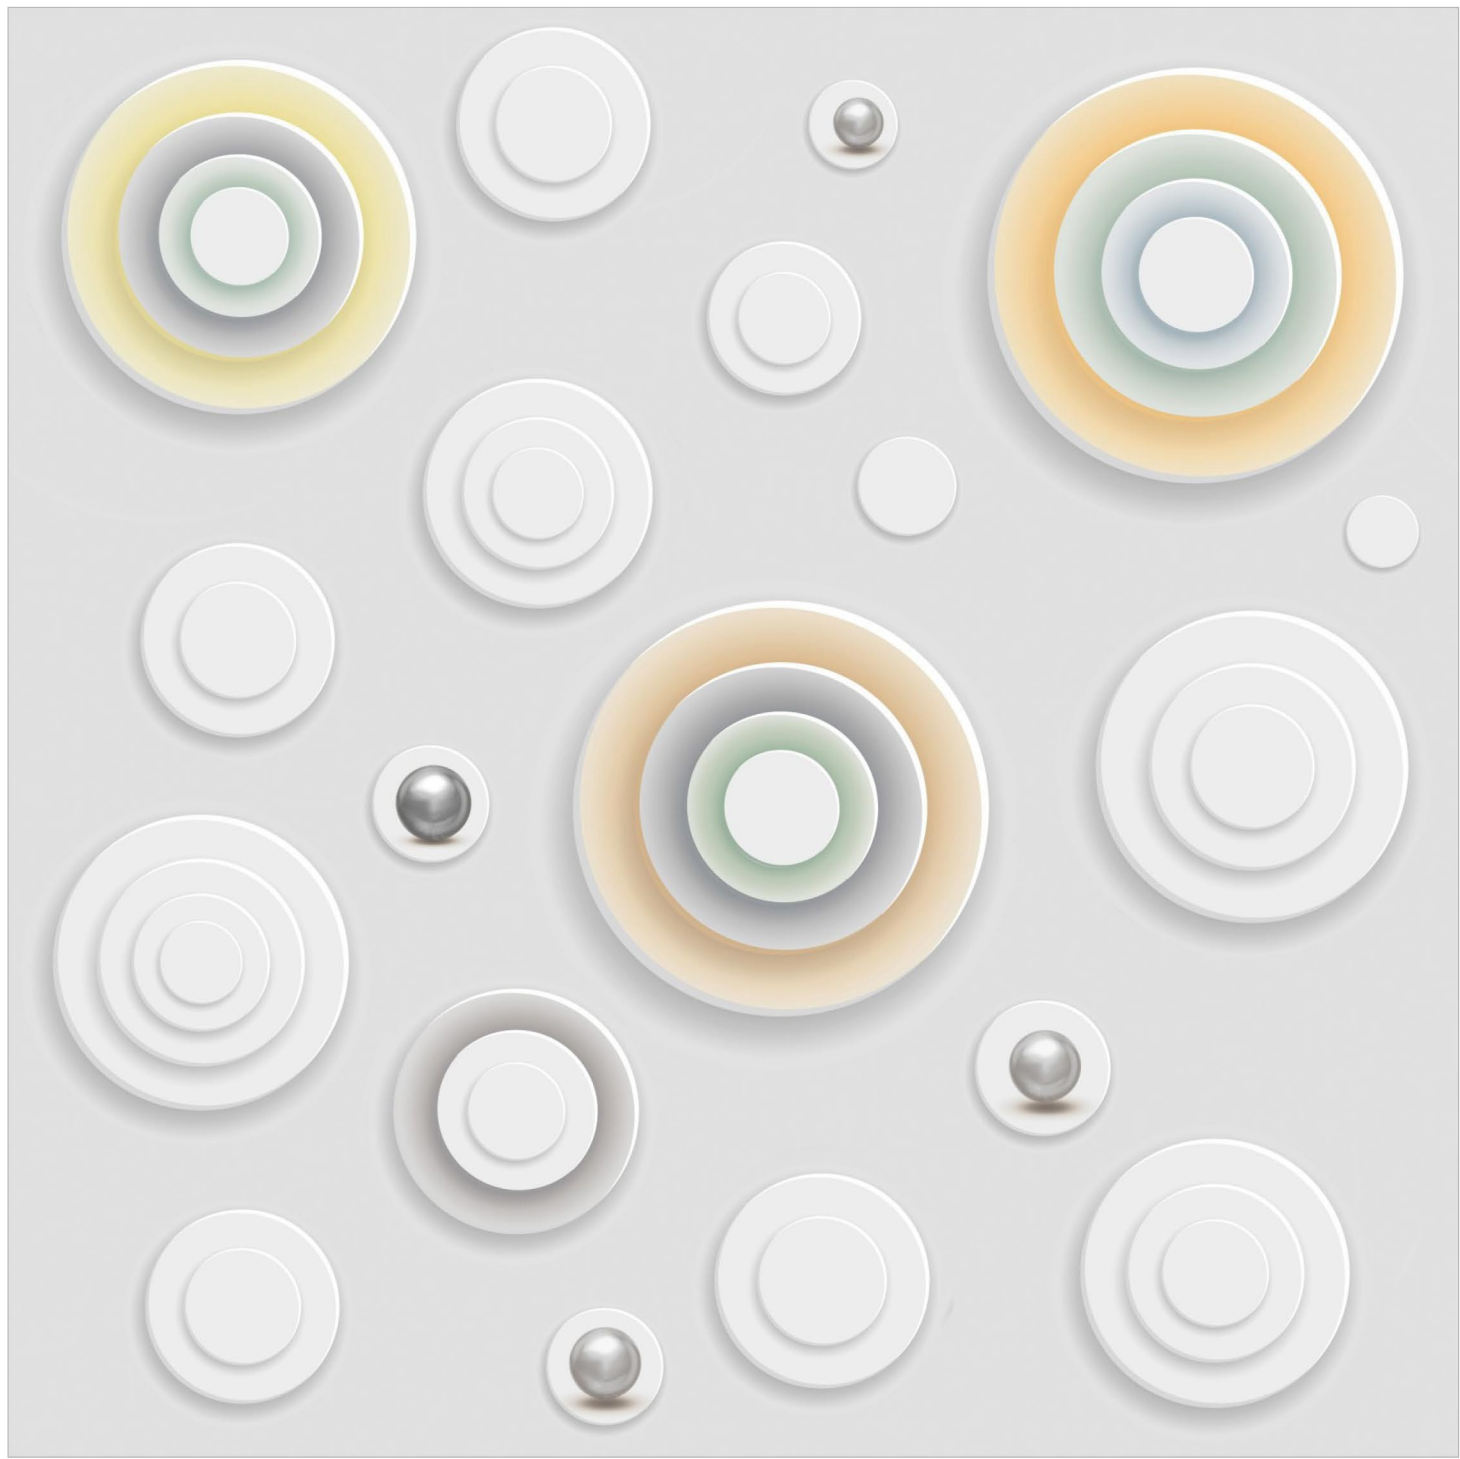

EROS ASH

600x
600mm

| **Glossy**
Finish