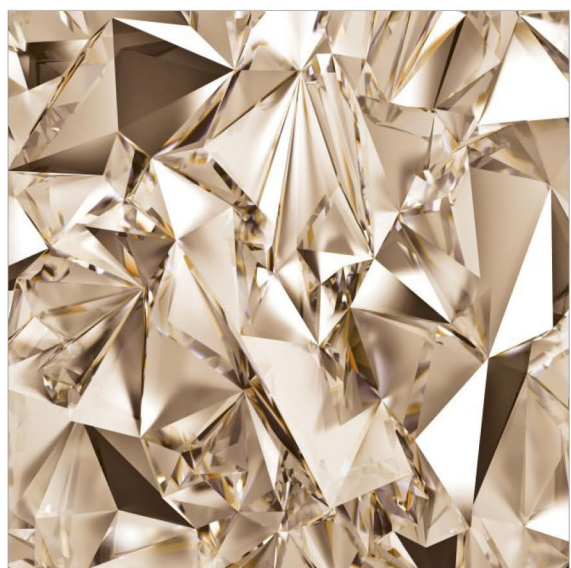

**CRISTAL
CLAY**

**600x
600mm**

**Glossy
Finish**