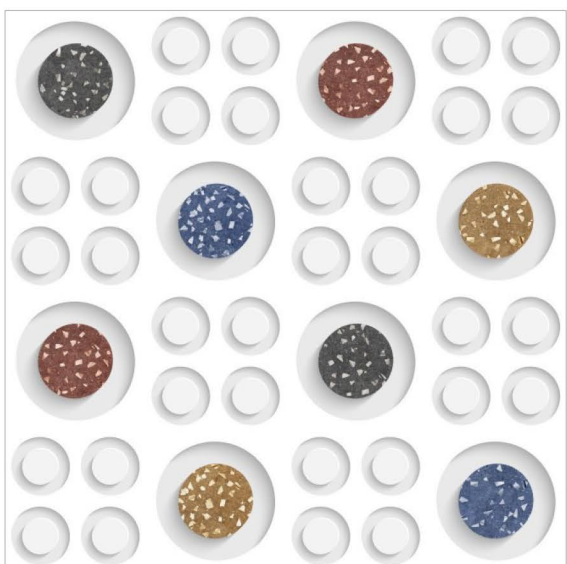

GRAPHOS MULTI

600x
600mm

Glossy
Finish