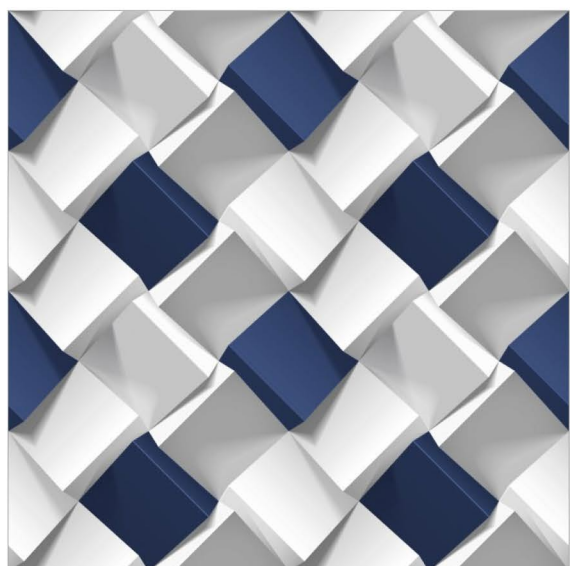

**CRISTAL
MUD**

**600x
600mm**

**Glossy
Finish**

CRISTAL MUD

**CUBOID
BLUE**

600x
600mm

| **Glossy**
Finish

CUBOID
GREFFITE