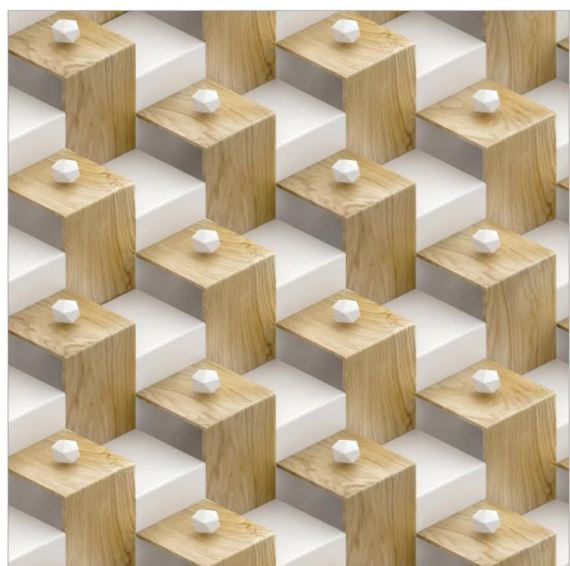

**600x
600mm**

**Glossy
Finish**

**FIORWOOD
MUD**

600x
600mm | **Glossy**
Finish

FIORWOOD MUD

FIORWOOD
NATURAL

600x
600mm | **Glossy**
Finish

**FLOWEY
MIX**