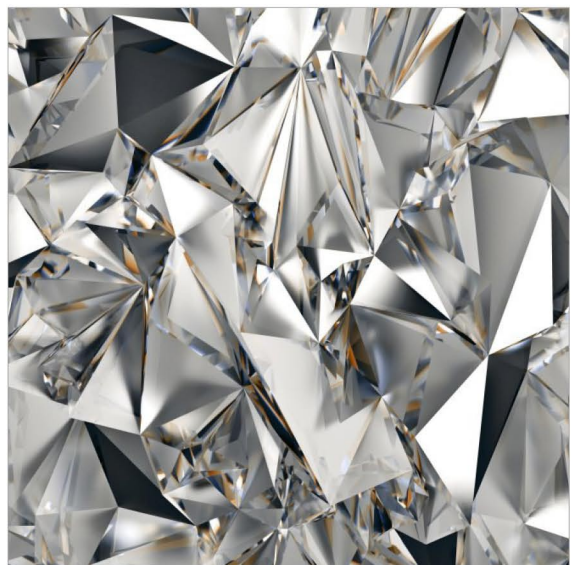

**CRISTAL
MUD**

**600x
600mm**

**Glossy
Finish**

CRISTAL MUD

**CUBOID
BLUE**

600x
600mm

| **Glossy**
Finish

CUBOID
GREFFITE