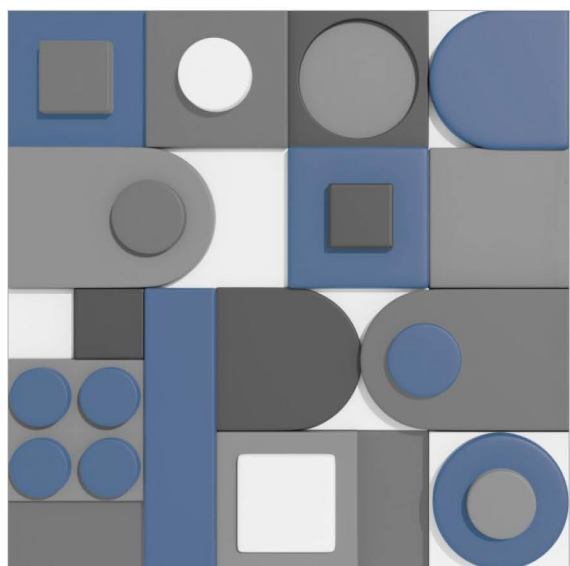

FLICK

COLLECTION

ARISTO BLUE

600x
600mm | Glossy
Finish