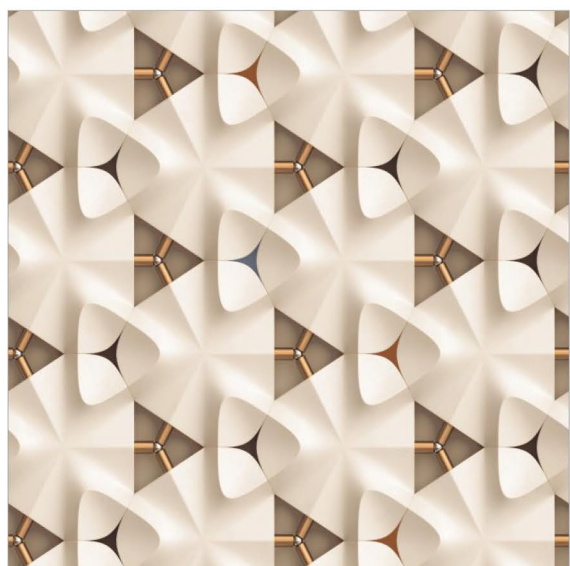

SPIRAL CUBE BLUE

SPIRALCUBE
SEPIA

600x
600mm | **Glossy**
Finish

**TRIANGULAR
GREY**

**600x
600mm**

**Glossy
Finish**

TRIANGULAR GREY

**TRIANGULAR
SEPIA**