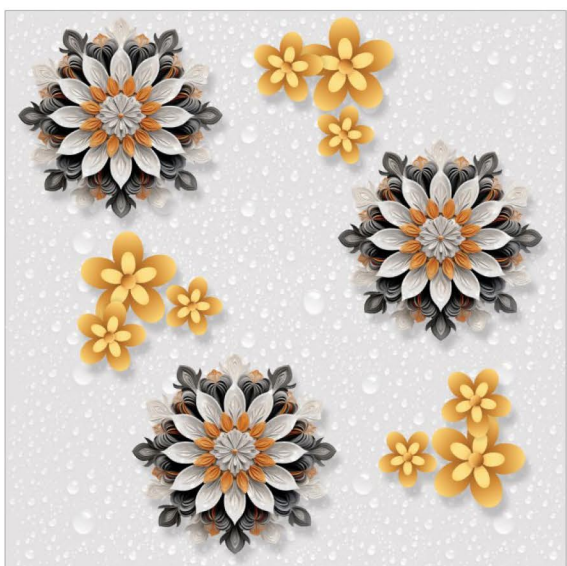

Glossy
Finish

GRAPHOS MUD

GRAPHOS MULTI

600x
600mm

Glossy
Finish

**JASMINE
MIX**

**600x
600mm**

**Glossy
Finish**