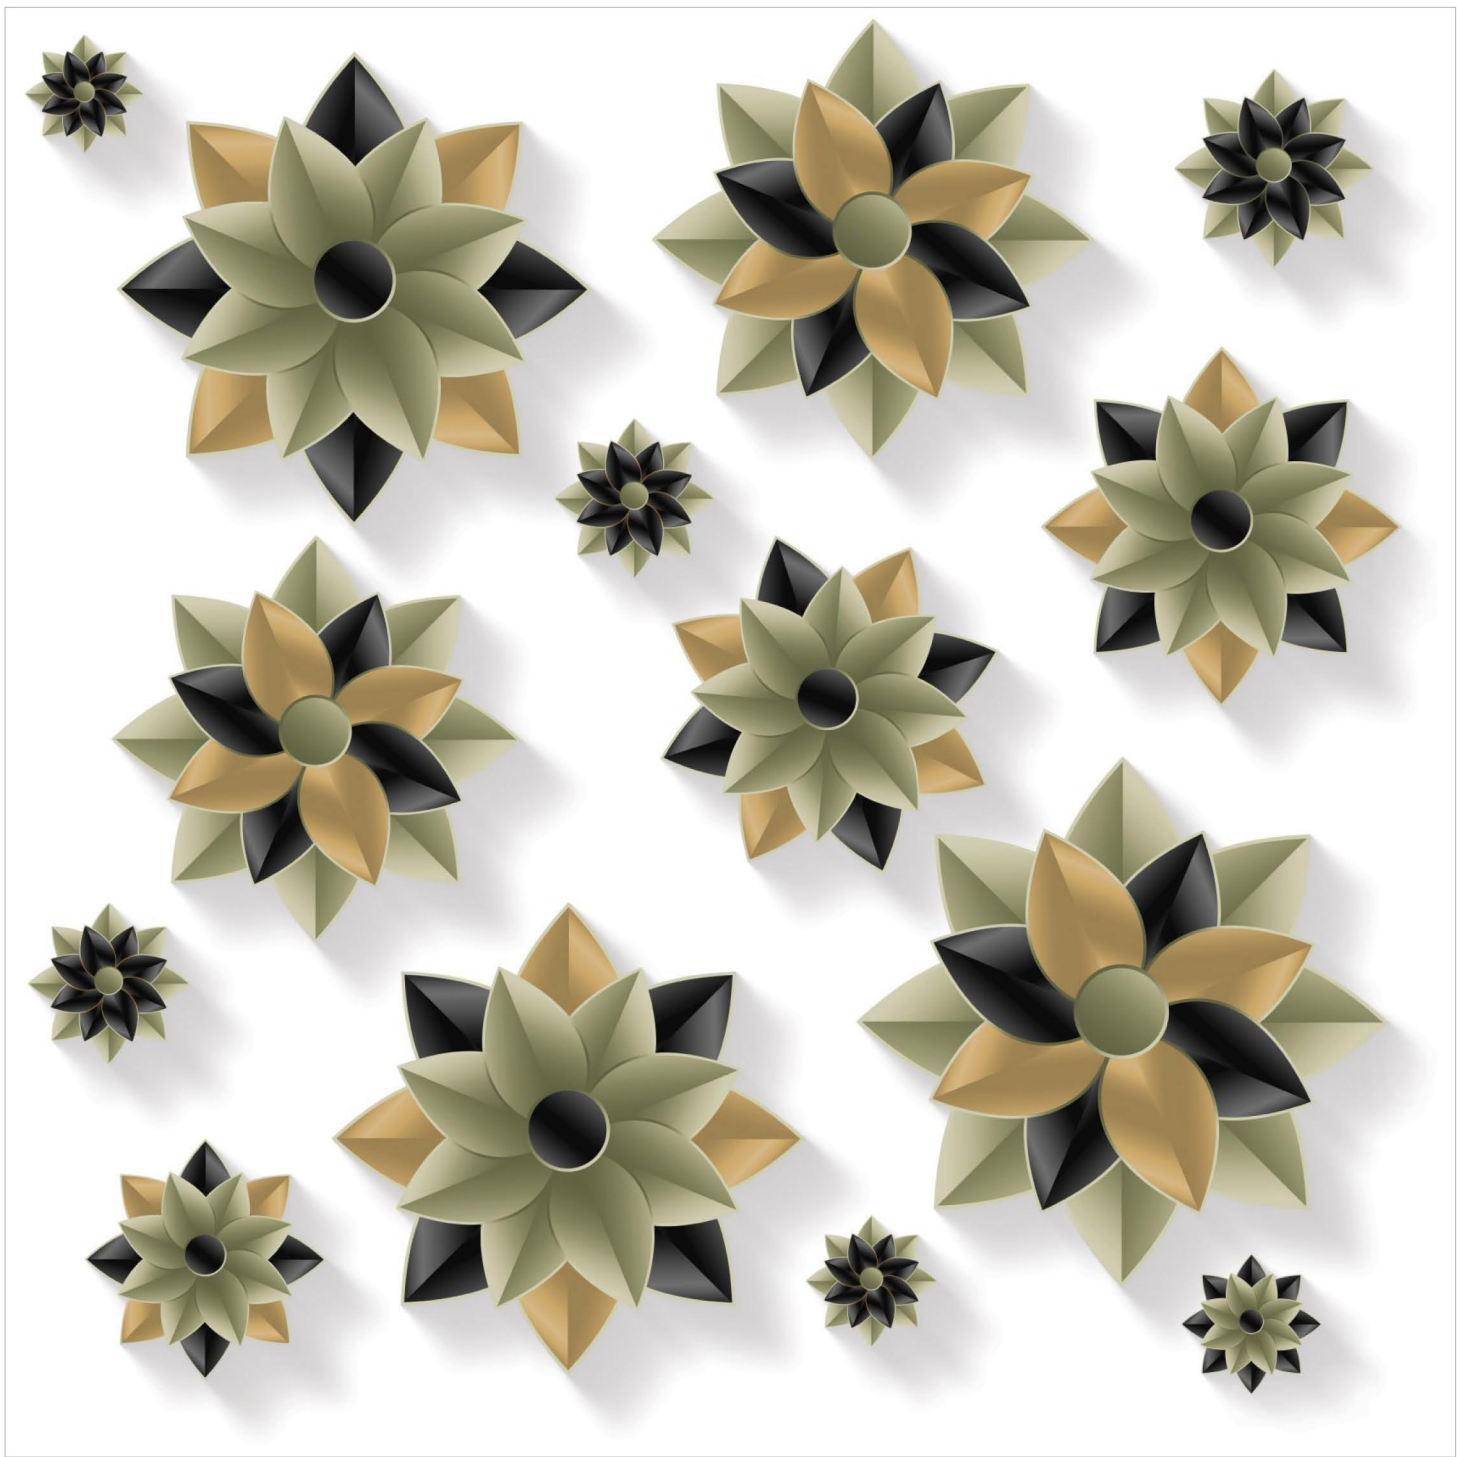

ZINNIA MUD

600x
600mm

Glossy
Finish