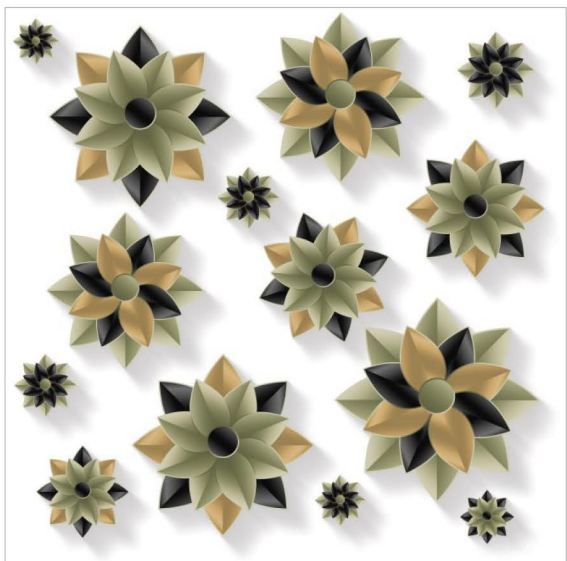

ZINNIA MUD

600x
600mm

Glossy
Finish