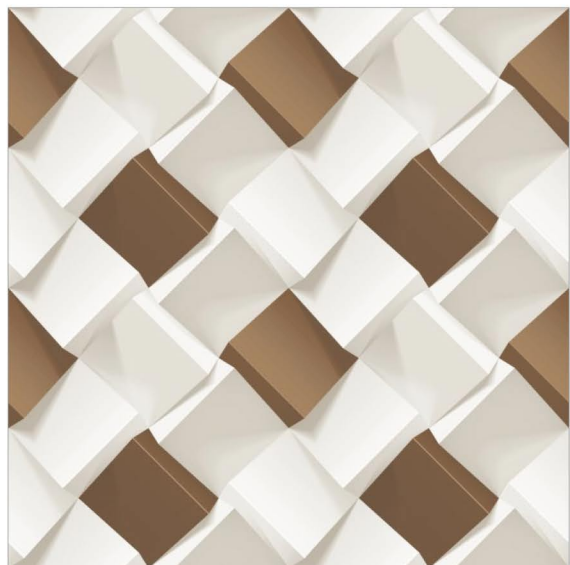

**CUBOID
MUD**

**600x
600mm**

**Glossy
Finish**