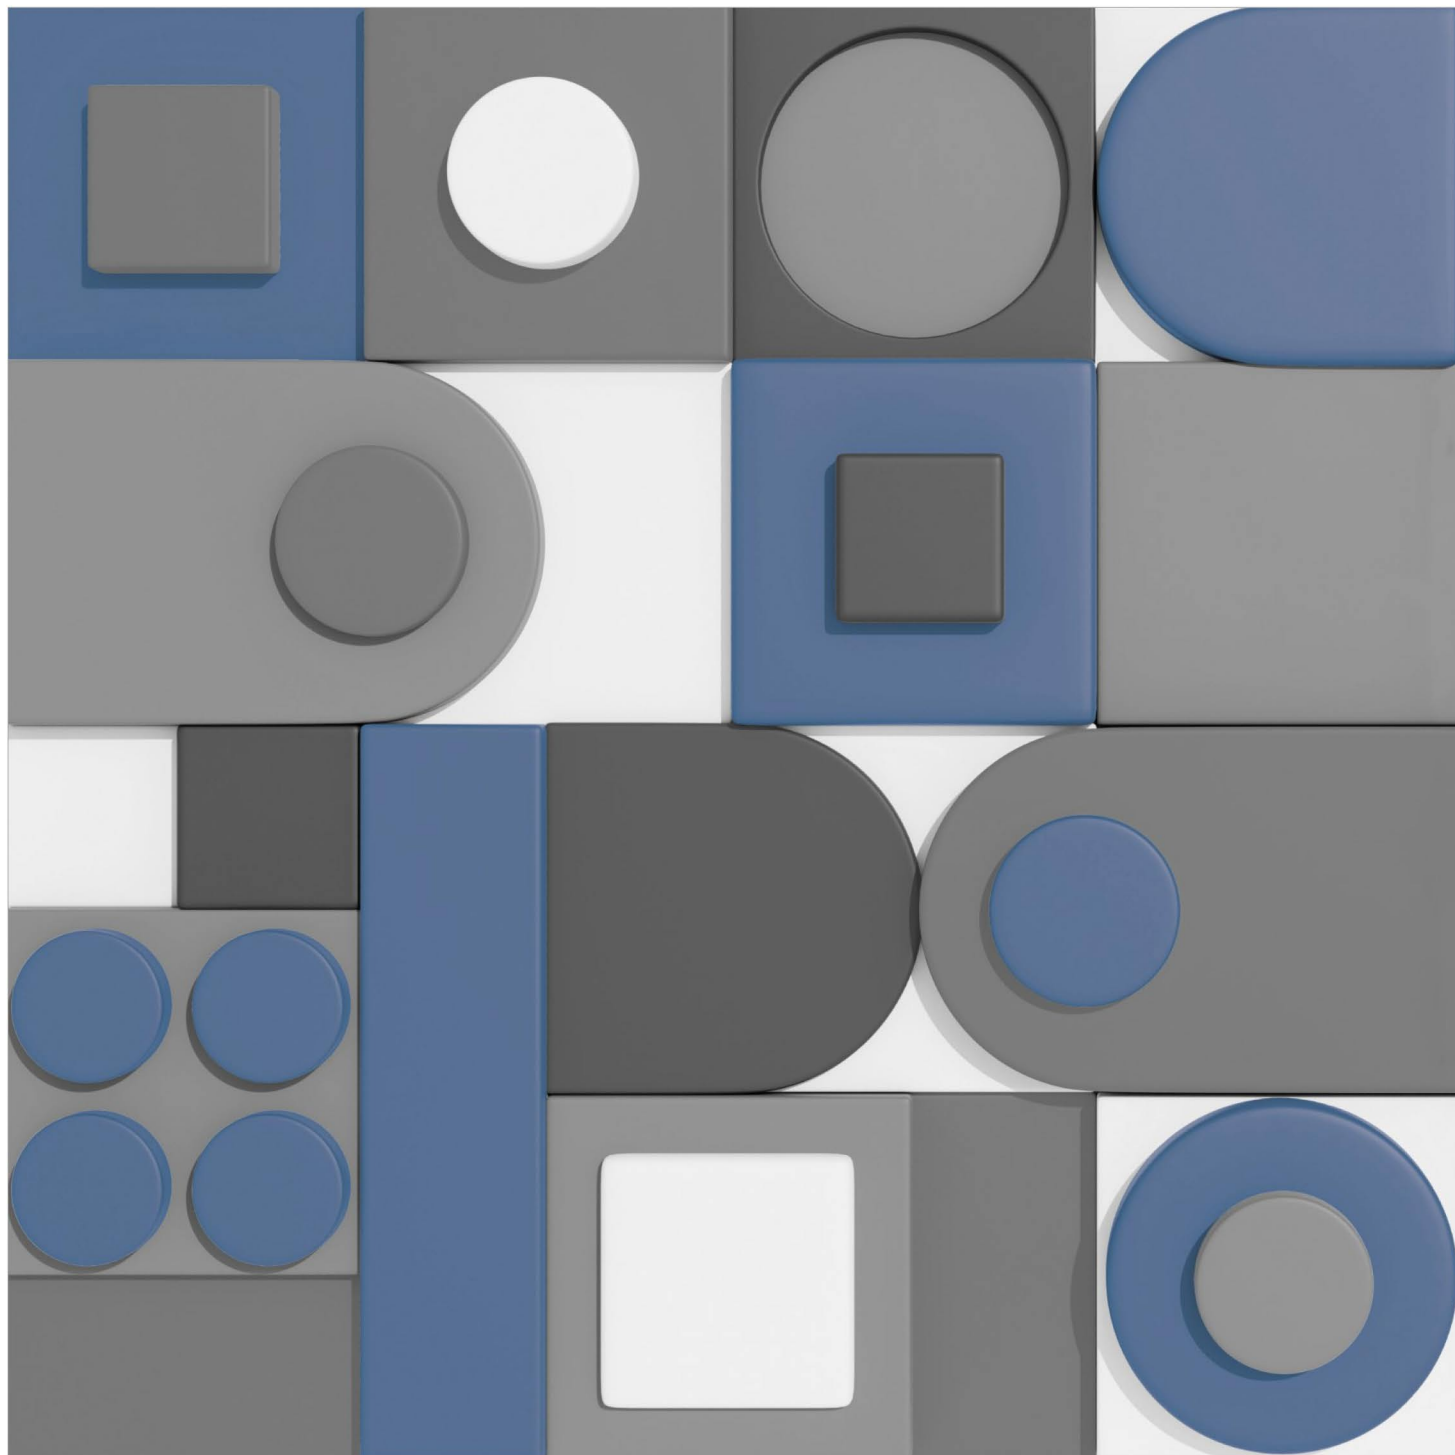

FLICK

COLLECTION

ARISTO BLUE

600x
600mm | Glossy
Finish