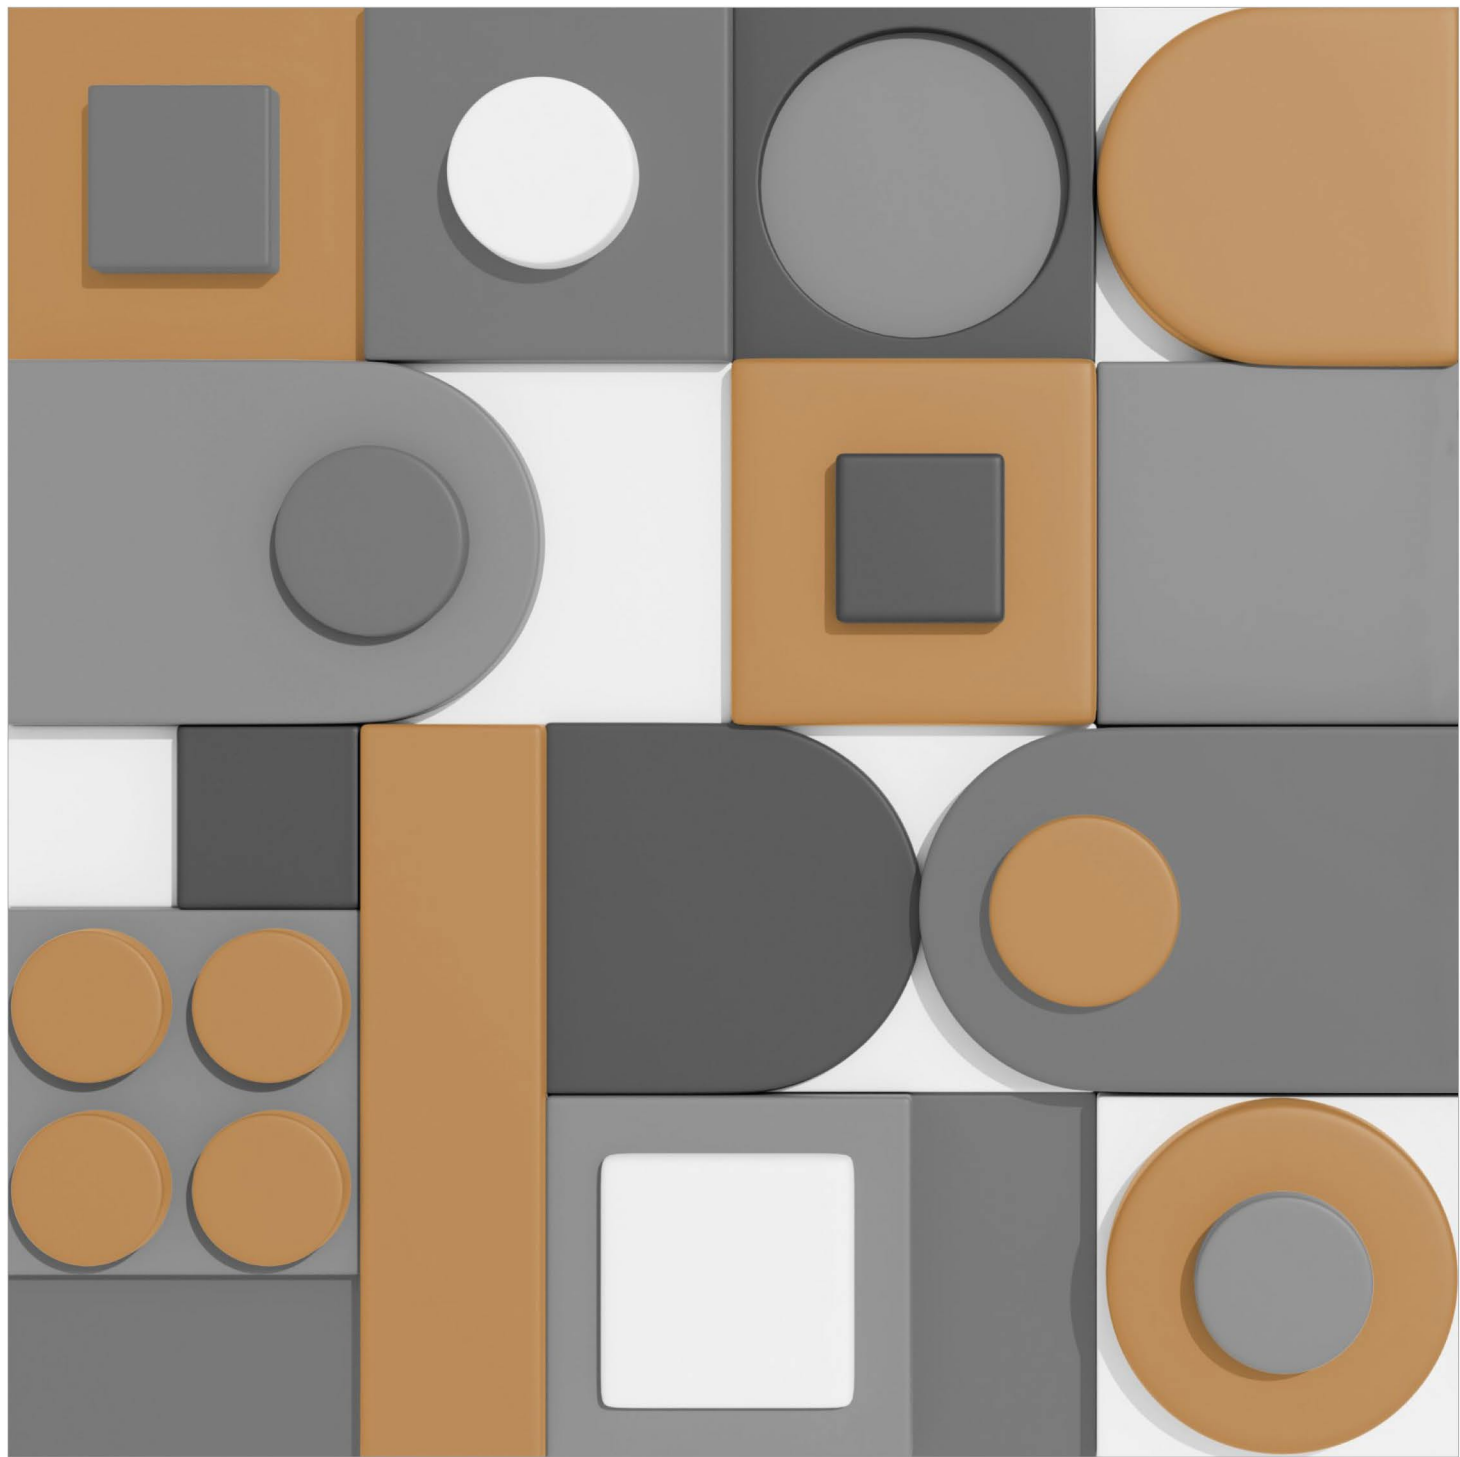

**ARISTO
MIX**

600x
600mm | **Glossy**
Finish