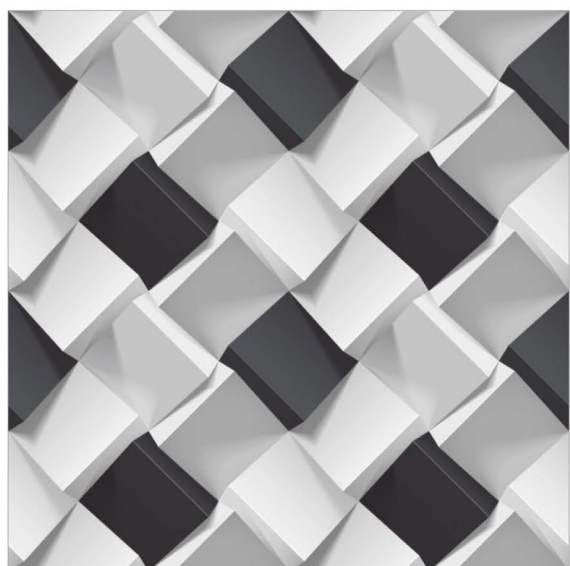

**CRISTAL
MUD**

**600x
600mm**

**Glossy
Finish**

CRISTAL MUD

**CUBOID
BLUE**

600x
600mm

| **Glossy**
Finish

CUBOID
GREFFITE