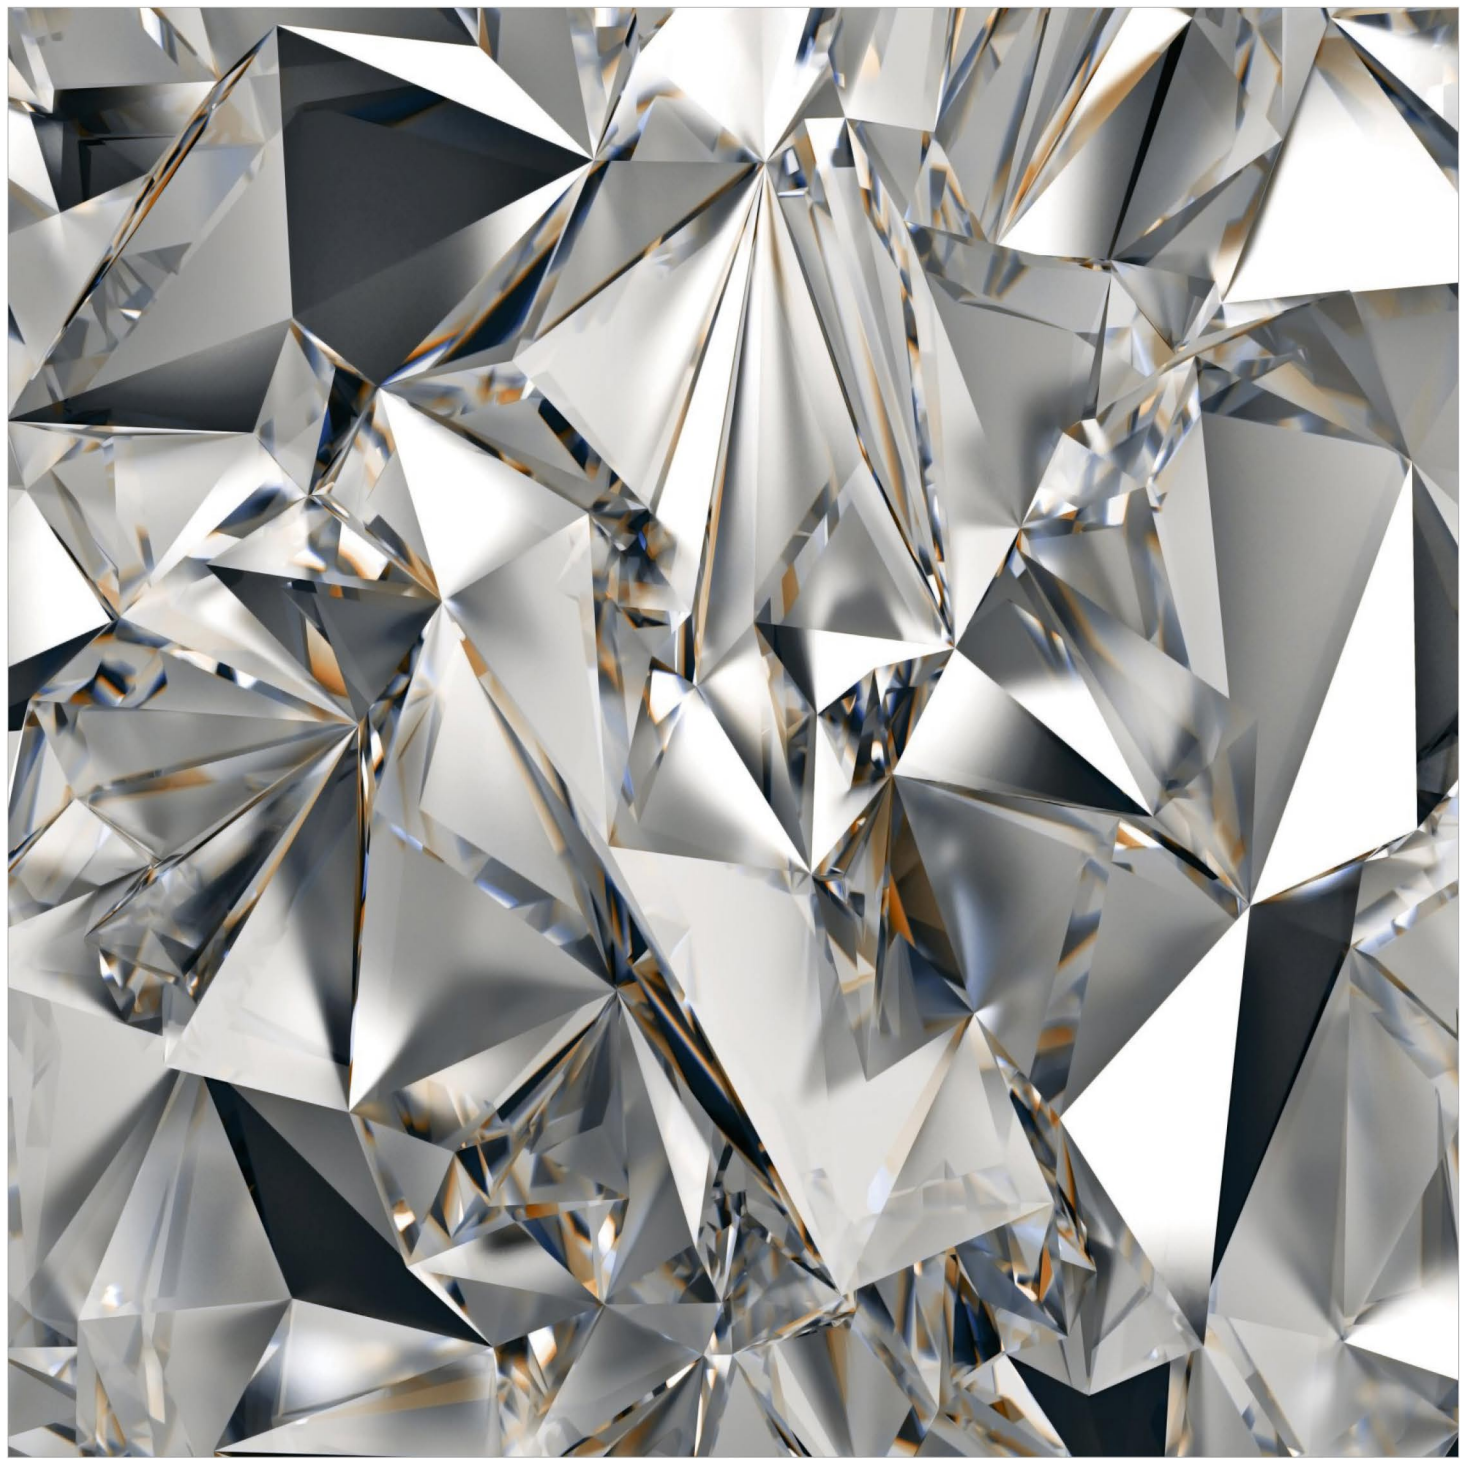

**CRISTAL
MUD**

**600x
600mm**

**Glossy
Finish**

CRISTAL MUD

**CUBOID
BLUE**

600x
600mm

| **Glossy**
Finish

CUBOID
GREFFITE